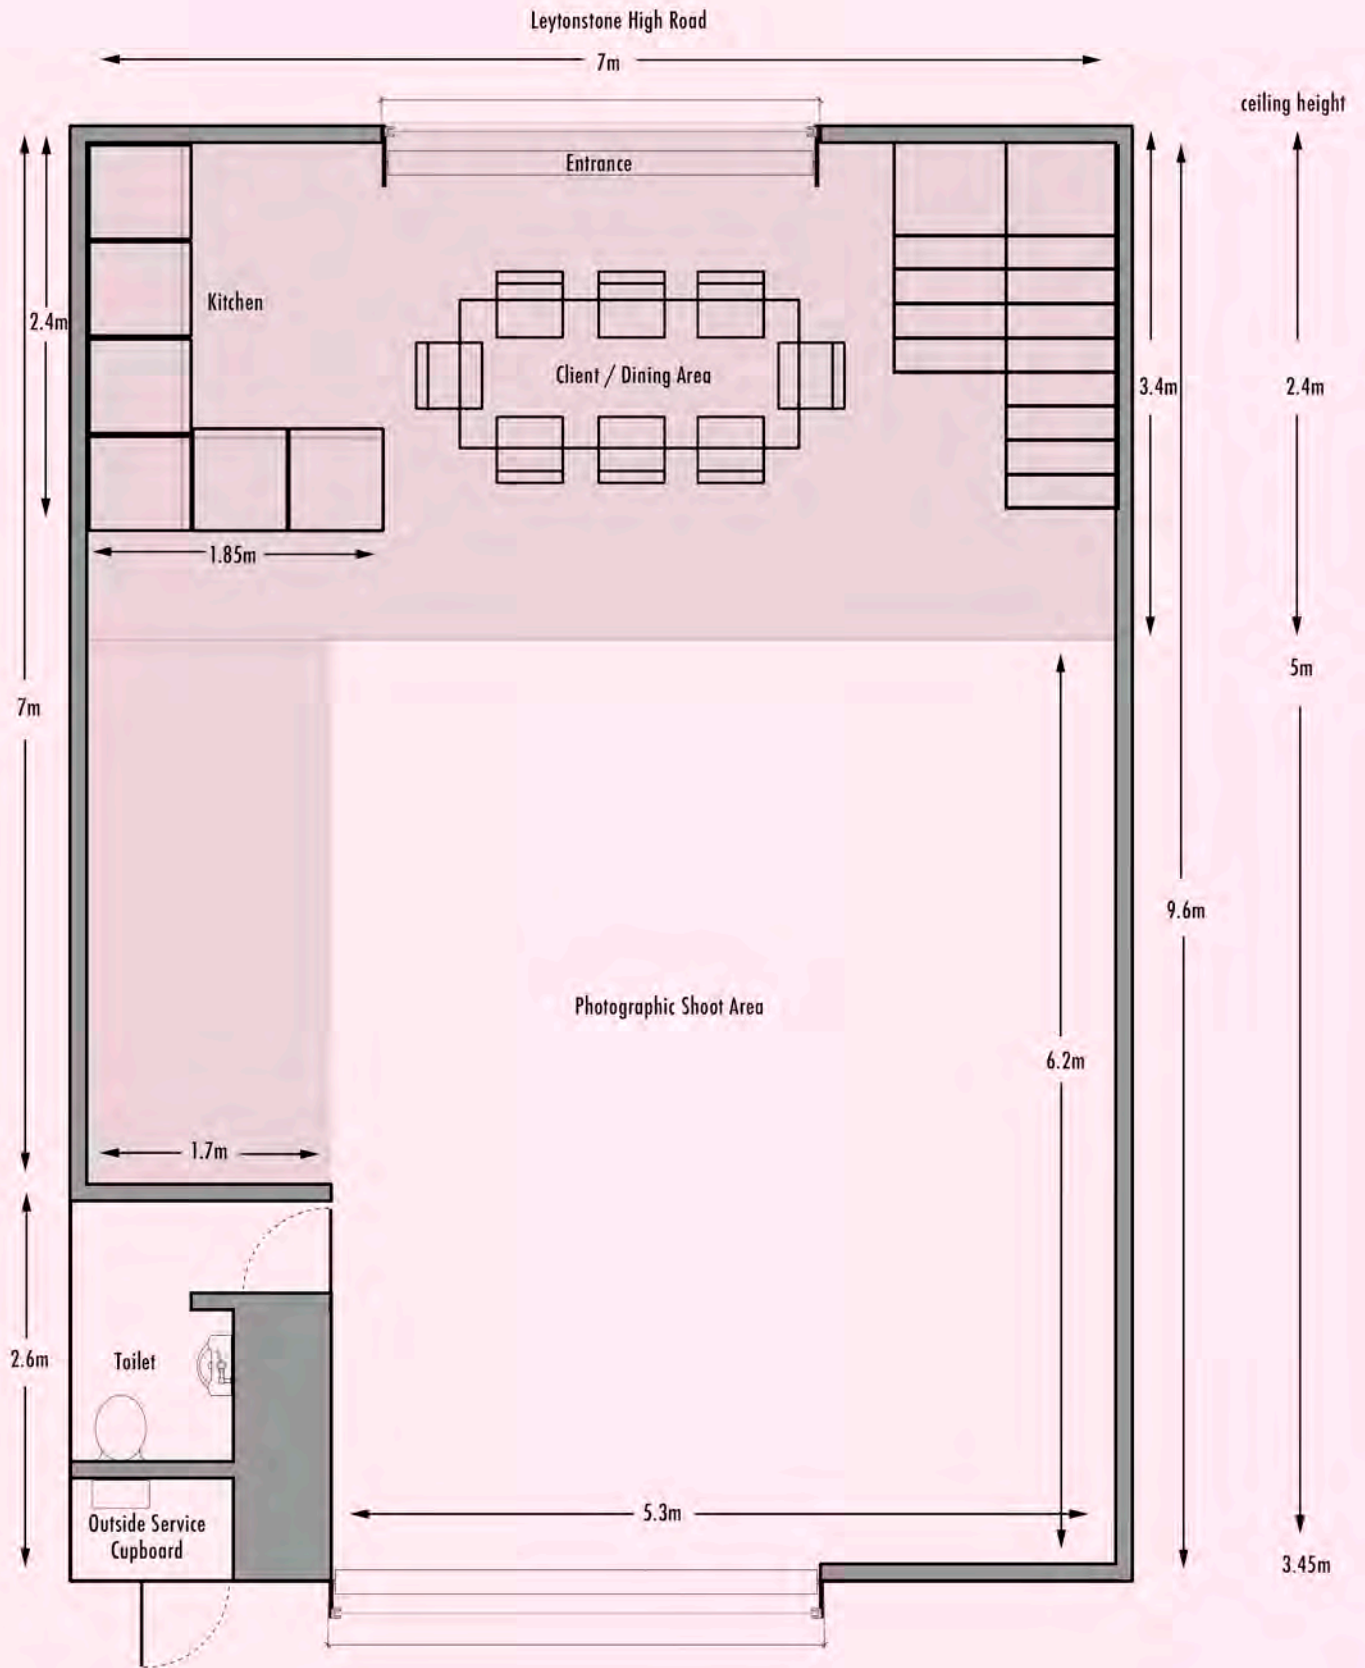

# BAD STAR PHOTOGRAPHIC STUDIO

## Ground Floor

Parking at Rear

mezzanine - ceiling height 2.4m throughout

## Mezzanine